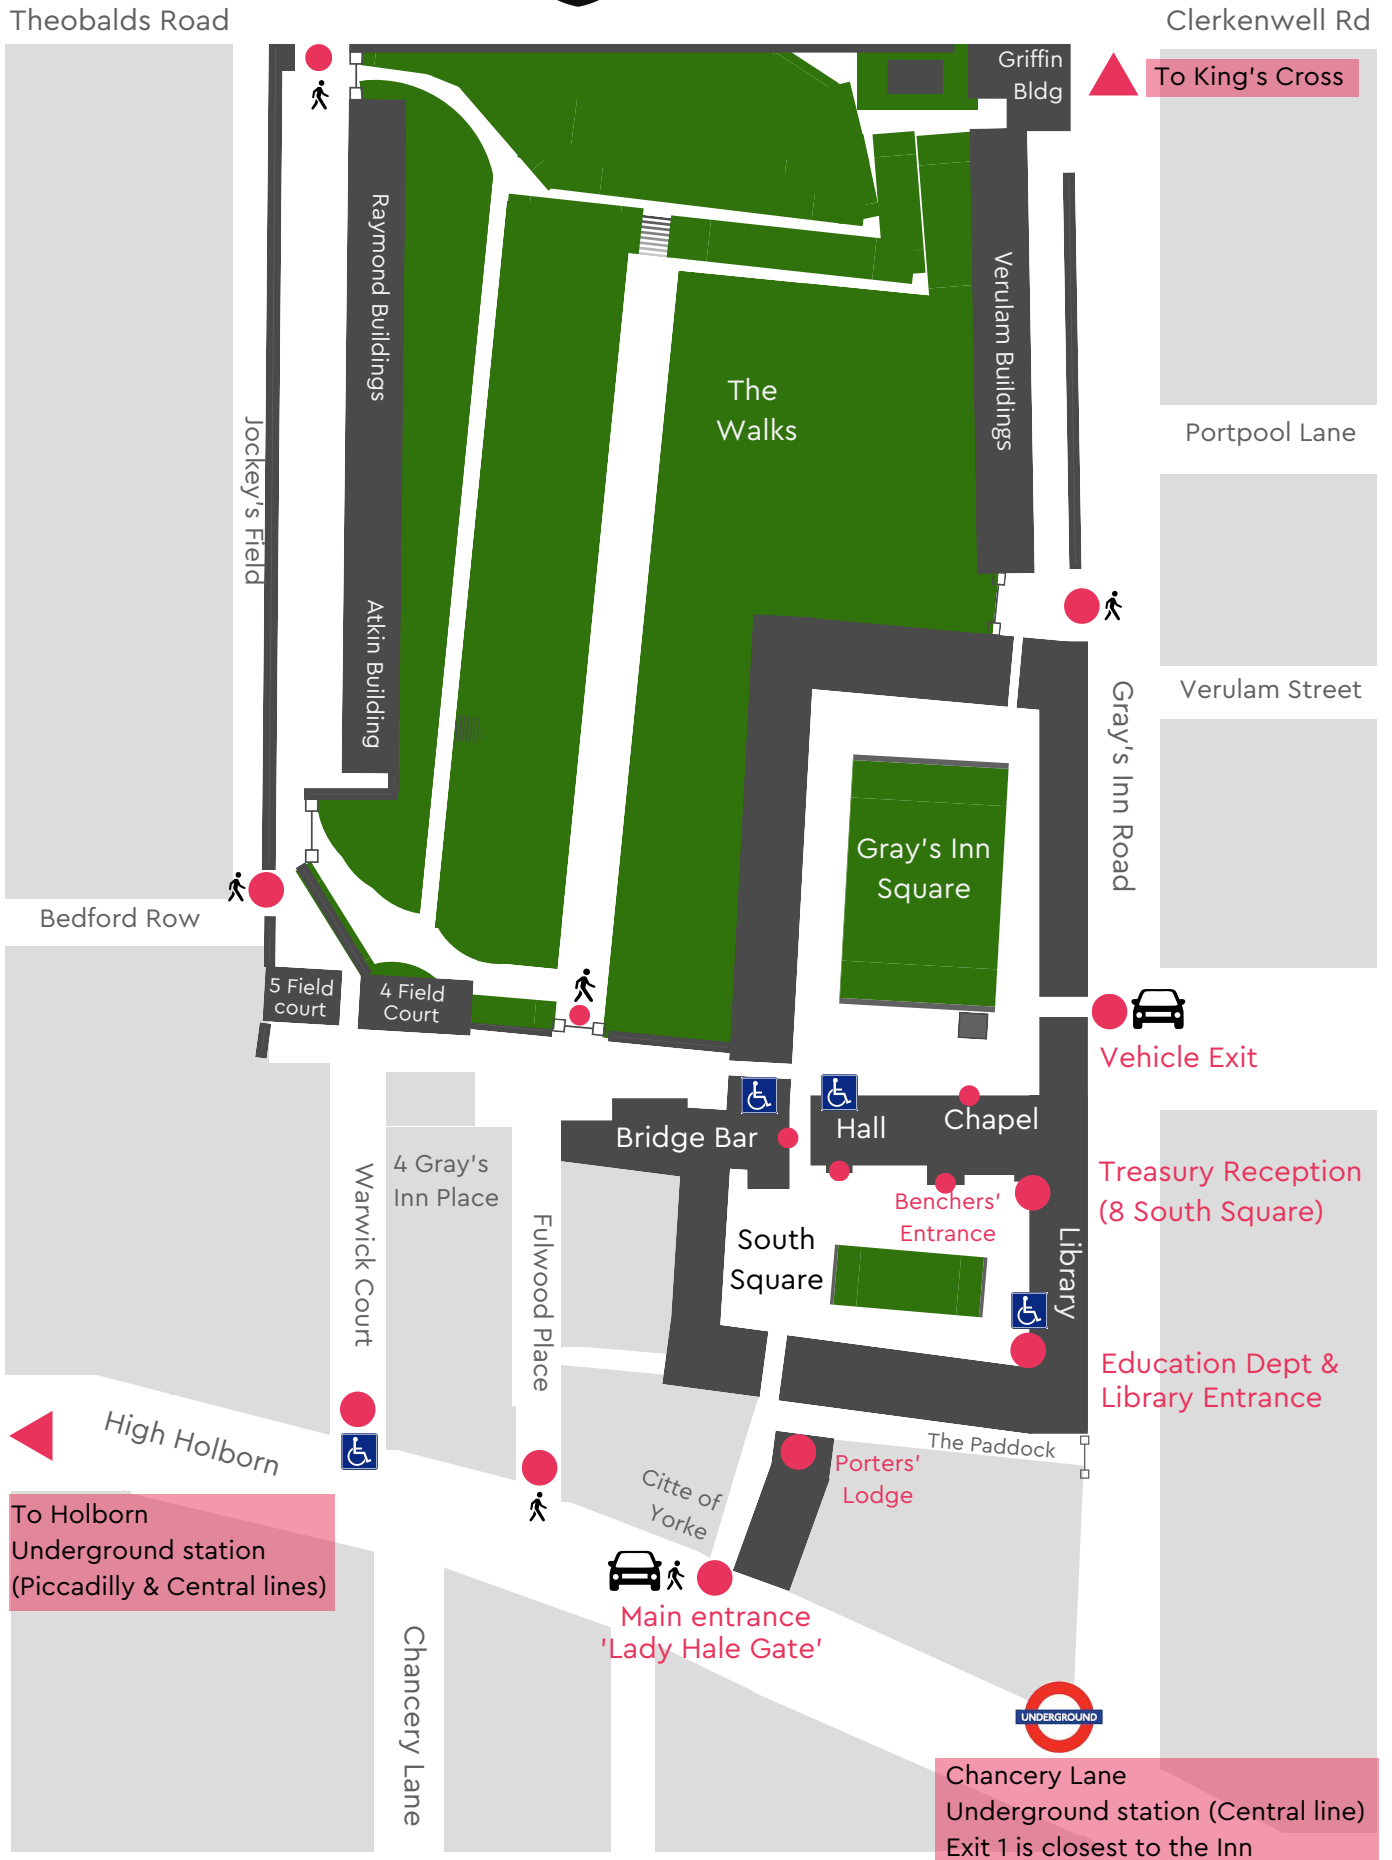

# GRAY'S INN

Gray's Inn, 8 South Square, London WC1R 5ET

020 7458 7800